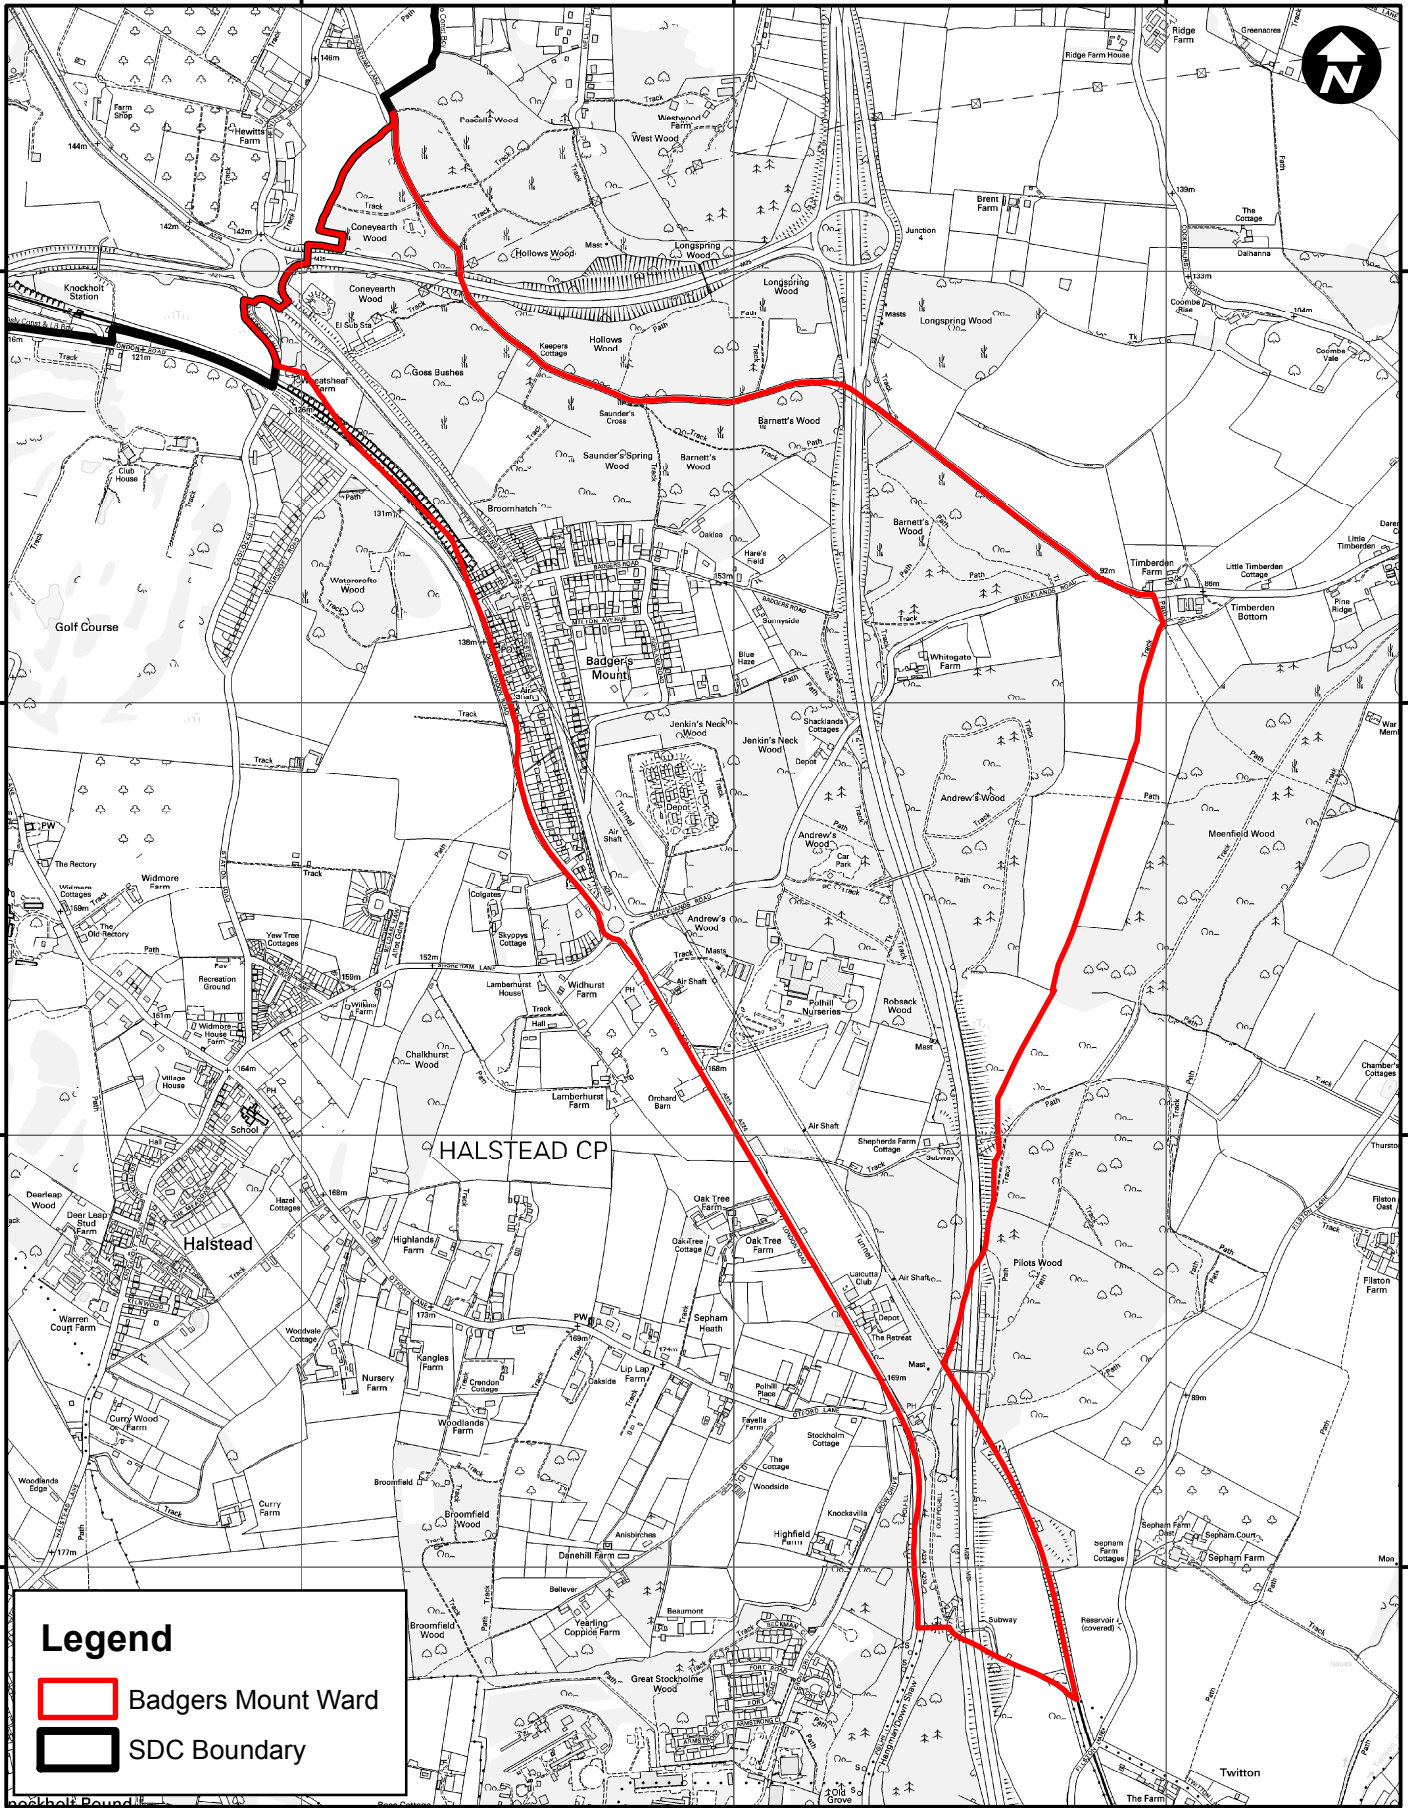

549000

550000

551000

163000

163000

162000

162000

161000

161000

160000

160000

Legend

- Badgers Mount Ward
- SDC Boundary

549000

550000

551000